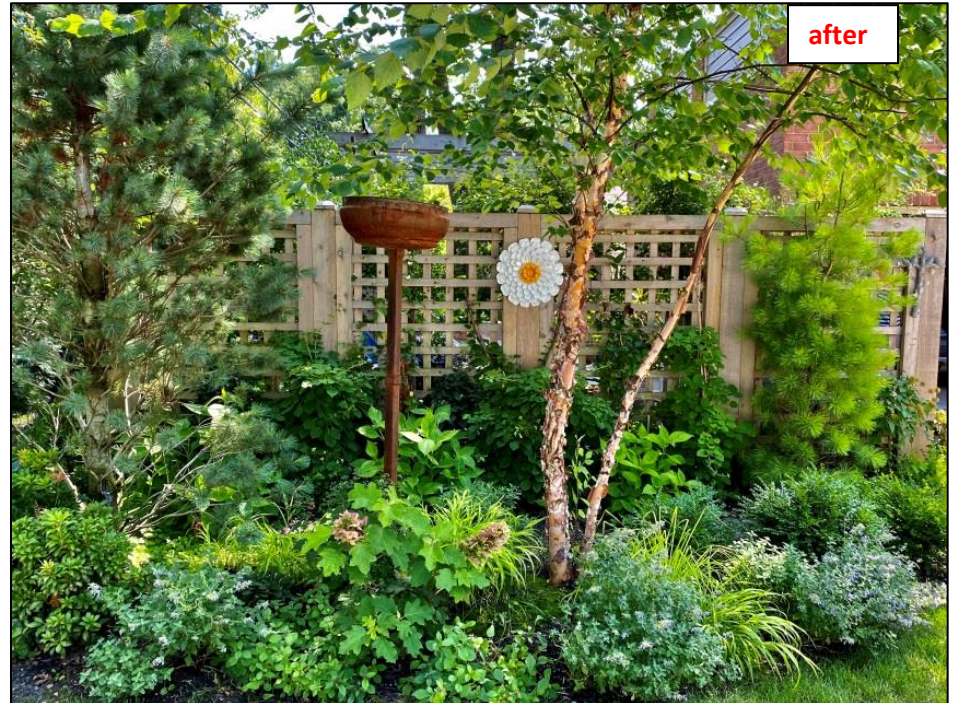

A7. 6668 N. Leoti - a Blank Slate Transformed...

*A garden is never finished—
it is a creation that evolves from season-to-season, and year-to-year.
Dedicated gardeners embrace this reality and enjoy the ephemeral nature of their work.*

This new home had only lawn, some birch trees and a few yews lined along the front when the owners bought it just a few years ago. Luckily, they had a vision! They saw potential where most of us would not, and went about transforming their narrow side yard into a lush and comfortable seating area that now offers privacy enclosed in a cozy and beautiful setting. We all watched as they undertook their project.

The transformation occurred in phased layers - beginning with a custom pergola and pavers that established the footprint of their new seating area. To create separation and privacy from the nearby sidewalk, a custom trellis and planter wall were installed. Next, a line of variegated willows and arborvitae were combined with a grouping of hydrangeas to complete the walls that established the enclosure for their new space. A mix of furniture and accessories from a variety of local stores created an inviting outdoor patio for reading and visiting with neighbors. Plants adorn the many pots and planters scattered through this area, with the wall planter overflowing with a mix of coleus plants, all combining to provide intense colors, textures, and interest to this enchantingly comfortable enclosure.

around the perimeter of the new seating area and along the entire front of the home, wrapping the house in a beautiful tapestry of color. Eventually metal artwork and wall decorations made the setting complete.